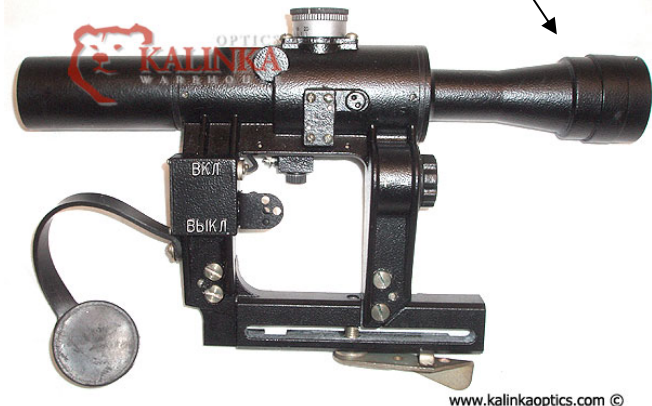

4. There are models with Independent Focus. It's marked D in the scope description. The difference is design of eyepiece.

No independent focus

www.kalinkaoptics.com ©

www.kalinkaoptics.com ©

5. There are PRO models. It's marked PRO in the scope description. The difference is design of windage/elevation turrets. PRO turrets are much bigger than regular ones.