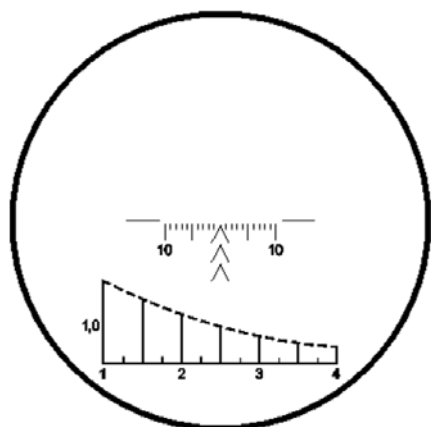

For example:

ПОСП 4x24B – POSP 4x24, AK side mount

ПОСП 4x24 – POSP 4x24, SVD side mount

ПОСП 6x42ВД – POSP 6x42, AK side mount, independent focus

ПОСП 6x42WD – POSP 6x42, Weaver mount, independent focus

ПОСП 6x42 Д PRO – POSP 6x42, SVD side mount, independent focus, PRO version

ПОСП 6x42WD M6 PRO – POSP 6x42, Weaver mount, independent focus, PRO version, Mil-Dot reticle

ПОСП 2-6x24 – POSP 2-6x24, SVD side mount

As said, Mil-Dot reticle specially marked M6. Other reticles (400 m or 1000 m) are not marked in the scope title except POSP 4x24 scopes where M symbol means 1000 m reticle installed, no symbol means 400 m reticles. So possible marks for POSP 4x24 are:

ПОСП 4x24B – POSP 4x24, AK side mount, 400 m reticle

ПОСП 4x24 – POSP 4x24, SVD side mount, 400 m reticle

ПОСП 4x24BM – POSP 4x24, AK side mount, 1000 m reticle

ПОСП 4x24 M – POSP 4x24, SVD side mount, 1000 m reticle

The common types of reticle are:

400 m