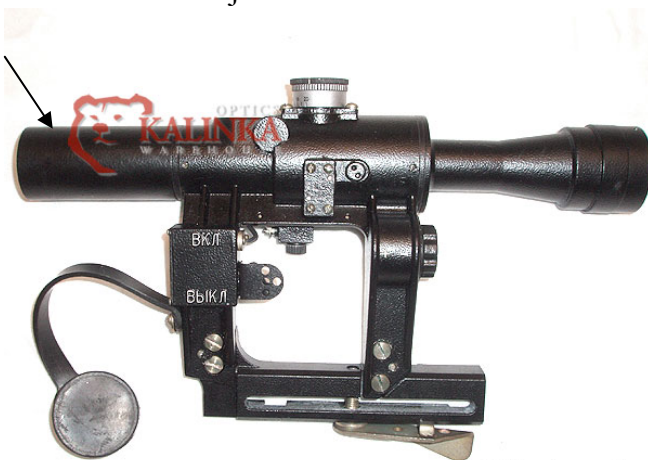

24 mm objective

www.kalinkaoptics.com ©