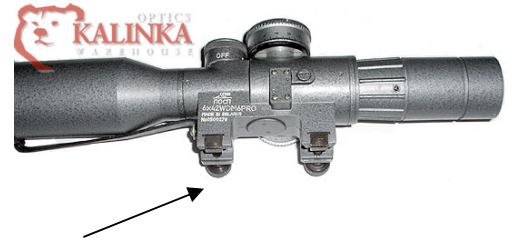

How to define the exact POSP model?

1. POSP scopes are made with AK side mount, SVD side mount and Weaver mount. The difference is in bottom mount design.

AK

SVD

Weaver

www.kalinkaoptics.com ©

www.kalinkaoptics.com ©

2. POSP scopes are made with Fixed and Zoom magnification. Zoom versions have a magnification ring with digits on the eyepiece.

Zoom Mag

Fixed Mag

www.kalinkaoptics.com ©

www.kalinkaoptics.com ©

3. POSP scopes are made in two versions of objective diameter. There are 4x24, 6x24, 2-6x24 models - with objective diameter of 24 mm. POSP 6x42, 8x42, 3-9x42, 4-12x42 come with 42 mm objective diameter.