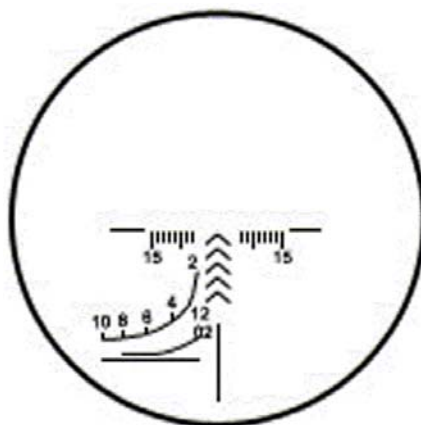

For example:

ПОСП 4x24B – POSP 4x24, AK side mount

ПОСП 4x24 – POSP 4x24, SVD side mount

ПОСП 6x42ВД – POSP 6x42, AK side mount, independent focus

ПОСП 6x42WD – POSP 6x42, Weaver mount, independent focus

ПОСП 6x42 Д PRO – POSP 6x42, SVD side mount, independent focus, PRO version

ПОСП 6x42WD M6 PRO – POSP 6x42, Weaver mount, independent focus, PRO version, Mil-Dot reticle

ПОСП 2-6x24 – POSP 2-6x24, SVD side mount

As said, Mil-Dot reticle specially marked M6. Other reticles (400 m or 1000 m) are not marked in the scope title except POSP 4x24 scopes where M symbol means 1000 m reticle installed, no symbol means 400 m reticles. So possible marks for POSP 4x24 are:

ПОСП 4x24B – POSP 4x24, AK side mount, 400 m reticle

ПОСП 4x24 – POSP 4x24, SVD side mount, 400 m reticle

ПОСП 4x24BM – POSP 4x24, AK side mount, 1000 m reticle

ПОСП 4x24 M – POSP 4x24, SVD side mount, 1000 m reticle

The common types of reticle are:

400 m

1000 m

Mil-Dot

Illuminated Mil Dot